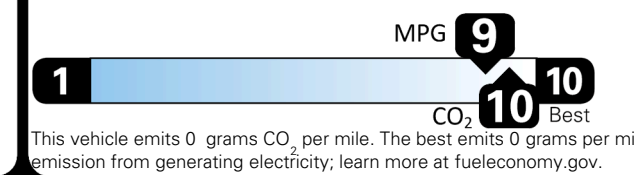

Inland Freight & Handling : \$1,495.00

TOTAL PRICE: \$55,025.00

96 A 1196RCC 13

EPA DOT Fuel Economy and Environment

Fuel Economy

110 MPGe Small SUVs range from 14 to 125 MPGe. The best vehicle rates 146 MPGe.

119 101 31
 combined city/hwy city highway kW-hrs per 100 miles

Driving Range
 When fully charged, vehicle can travel about... **306** miles

Charge Time: 8.1 hours (240V)

You save \$4,500
 in fuel costs over 5 years compared to the average new vehicle.

Annual fuel cost \$800

Fuel Economy & Greenhouse Gas Rating (tailpipe only)

Smog Rating (tailpipe only)

Actual results will vary for many reasons, including driving conditions and how you drive and maintain your vehicle. The average new vehicle gets 29 MPG and costs \$8,500 to fuel over 5 years. Cost estimates are based on 15,000 miles per year at \$0.17 per kW-hr. MPGe is miles per gasoline gallon equivalent. Vehicle emissions are a significant cause of climate change and smog.